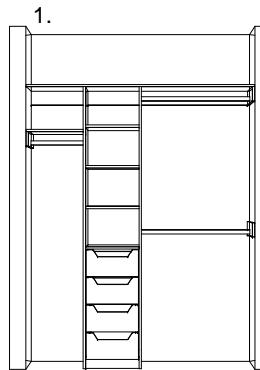

2 door wardrobe designs: