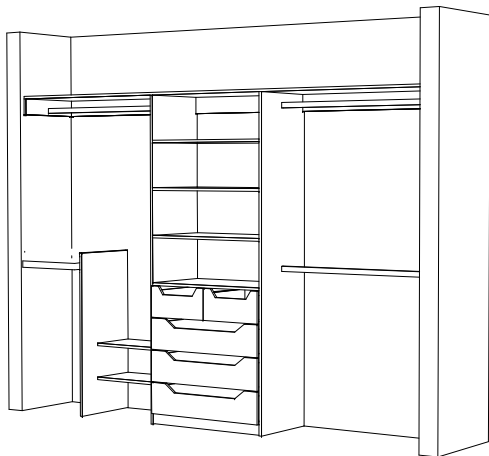

lifestyle
wardrobes

Specifications:

- Shelving: 16mm white melamine mr with 2mm impact edging
- Top Shelf Height 2,050mm
- Shelving Depth: 450mm
- Overall Depth of Robe (Inc. Doors): 600mm Min
- Shelf Fixing: Adjustable - Using steel pins in 5mm holes spaced at 32mm apart
- Hanging Rail : Oval chrome plated steel 32mm x 16mm
- Drawer Runners: Self closing, one touch operation
- Drawers: 2 sided steel with vinyl wrapped fronts 25kg capacity 300, 400, 500, 600 and 800mm wide
- Door Frames & Tracks: Wide range of anodised or powder coated finishes

10 Year Guarantee

2 door wardrobe designs:

3 or 4 door wardrobe designs: