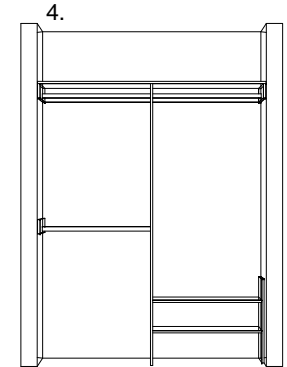

2 door wardrobe designs: