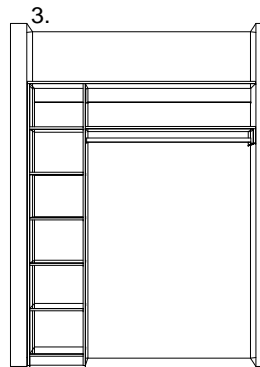

2 door wardrobe designs: