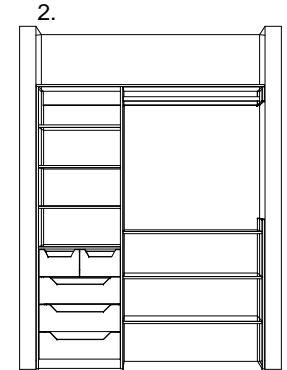

2 door wardrobe designs: